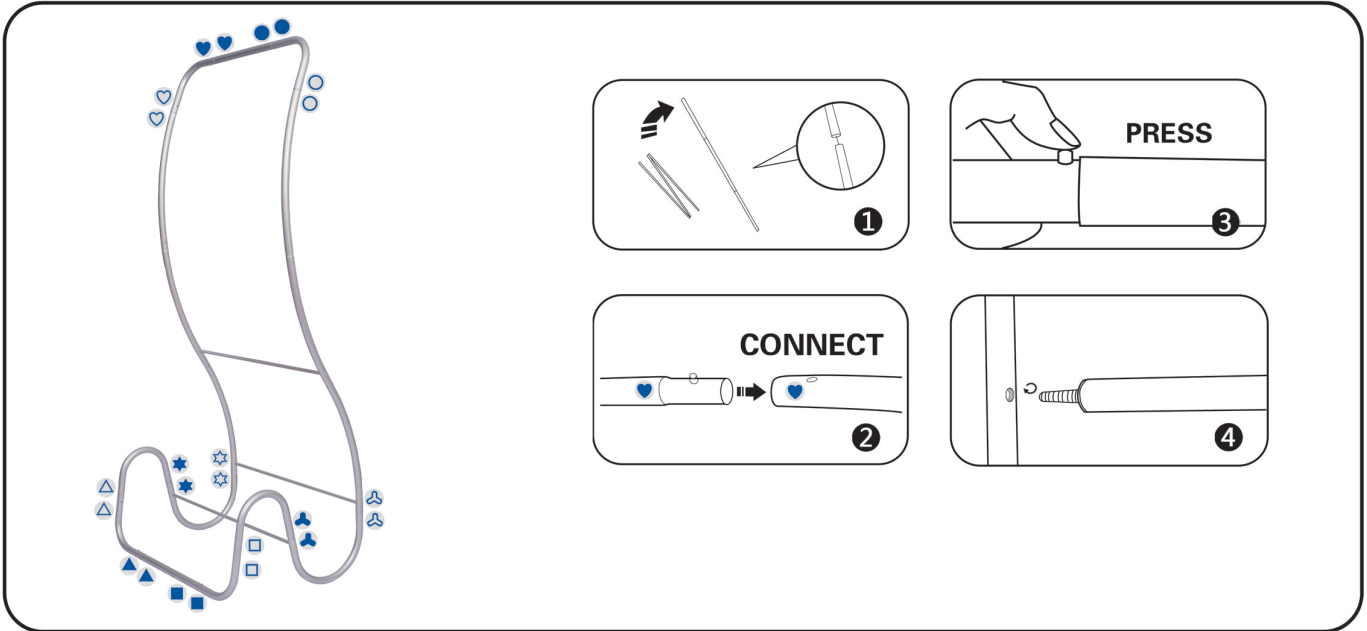

HOW TO

BAAM

Graphic Size : w.36" x h.136.6"