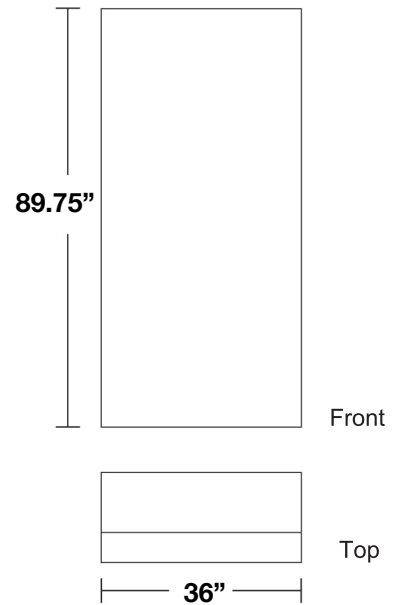

HOW TO

BAAM

Graphic Size : w.36" x h.136.6"