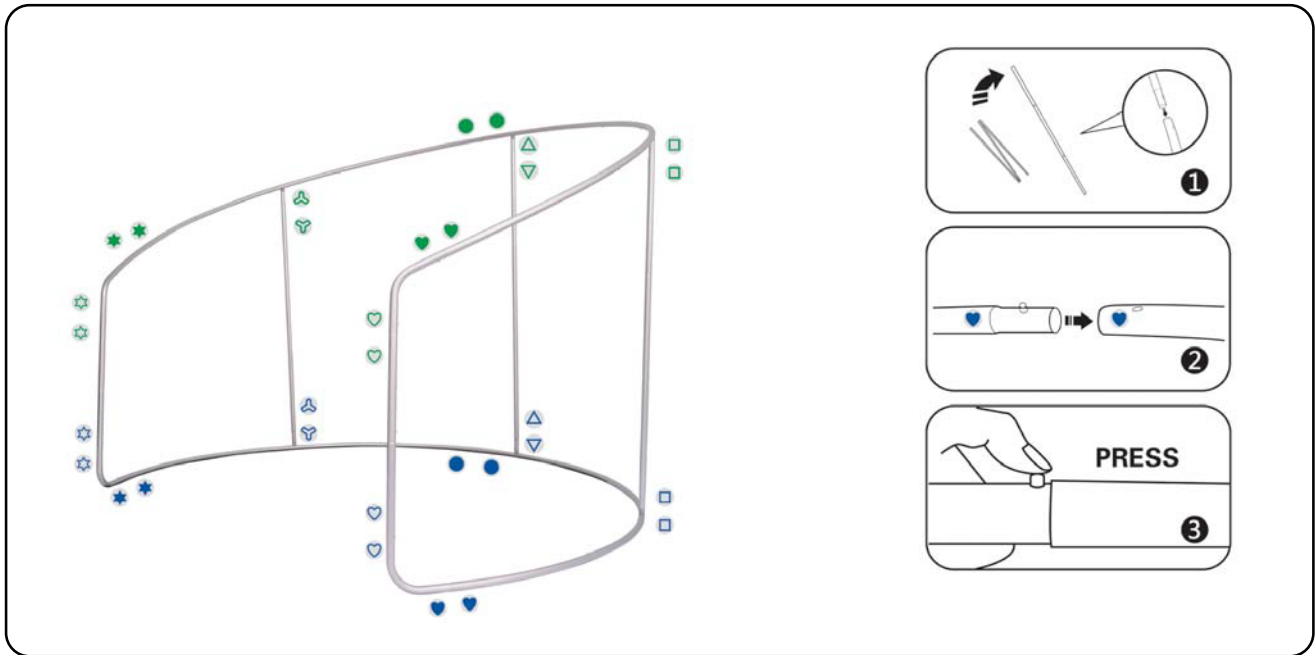

HOW TO

Lunar

FRONT VIEW

SIDE VIEW

GRAPHIC SIZE :
W.263.8"
H.89.4" / 48"

TOP VIEW