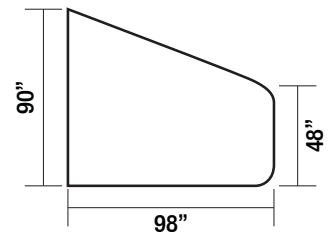

HOW TO

Lunar

FRONT VIEW

SIDE VIEW

GRAPHIC SIZE :
W.263.8"
H.89.4" / 48"

TOP VIEW