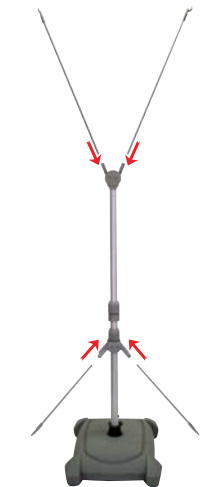

# NEOS Outdoor F

FIXED TYPE / Durable Outdoor Solution!

**Material**  
Steel + FRP & Plastic

**Weight**  
14 lb

**Banner Size**  
18" x 54"~66"  
24" x 50"~60"  
30" x 46"~52"  
35" x 37"~48"  
**Wide:** 18"~35"

PACKAGE CONTENTS

Use with single or double banner • Telescopic height  
Indoor/outdoor use • Excellent stability

NEOS-F Double

NEOS-F Single

1

- Fill the hollow base tank with water or sand.
- Insert the center bar into the base tank.
- Loose the middle joint to extend the center bar

2

Insert the upper poles and the lower poles.

3

- Hang the banner from the top to the bottom.
- Loose the lower joint and push down to flatten the banner.

4

How to change the center bar position?

DOUBLE BANNER MODE