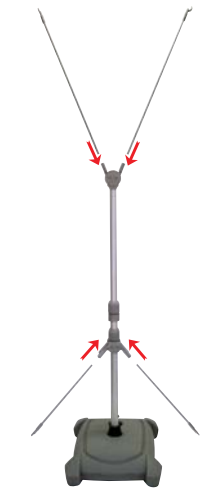

NEOS Outdoor F

FIXED TYPE / Durable Outdoor Solution!

Material
Steel + FRP & Plastic

Weight
14 lb

Banner Size
18" x 54"~66"
24" x 50"~60"
30" x 46"~52"
36" x 36"~48"
Wide: 18"~36"

PACKAGE CONTENTS

Use with single or double banner • Telescopic height
Indoor/outdoor use • Excellent stability

NEOS-F Double

NEOS-F Single

1

- Fill the hollow base tank with water or sand.
- Insert the center bar into the base tank.
- Loose the middle joint to extend the center bar

2

Insert the upper poles and the lower poles.

3

- Hang the banner from the top to the bottom.
- Loose the lower joint and push down to flatten the banner.

4

How to change the center bar position?

DOUBLE BANNER MODE

SINGLE BANNER MODE